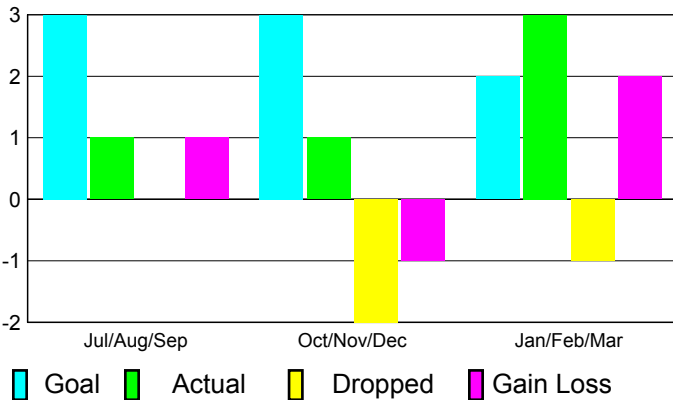

2010-2011 GMT Reports for District (or Undistricted) **District 321C1**

GMT: VINOD KHANNA

Location: INDIA

GMT CA: 6

CLUBS

Club Results
2010-2011

Clubs
2009-2010

Month	New Club Goal	Actual New Clubs	Actual Dropped Clubs	Gain/Loss of Clubs	Gain/Loss of Clubs
Jul/Aug/Sep	3	1	0	1	1
Oct/Nov/Dec	3	1	-2	-1	0
Jan/Feb/Mar	2	3	-1	2	0
Totals	8	5	-3	2	1

Club Results 2010-2011

Goal, New, Dropped, Gain/Loss

Comparison of Club Gain/Loss

Current Year Compared to the Previous Year

YTD Status Quo Clubs 2010-2011

Status Quo Clubs Compared to Status Quo Members

MEMBERSHIP