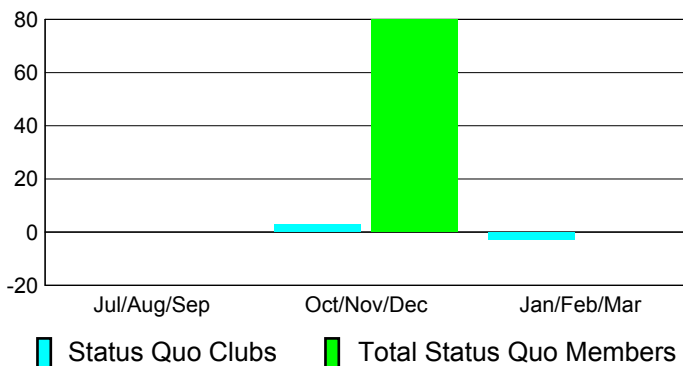

Club Results 2010-2011

Goal, New, Dropped, Gain/Loss

Comparison of Club Gain/Loss

Current Year Compared to the Previous Year

YTD Status Quo Clubs 2010-2011

Status Quo Clubs Compared to Status Quo Members

MEMBERSHIP

Membership Results
2010-2011

Membership
2009-2010

Month	Net Memb Goal	Actual New Memb	Actual Dropped Memb	Gain/Loss of Memb	Gain/Loss of Memb
Jul/Aug/Sep	40	190	-192	-2	-36
Oct/Nov/Dec	60	147	-141	6	-14
Jan/Feb/Mar	50	374	-134	240	92
Totals	150	711	-467	244	42