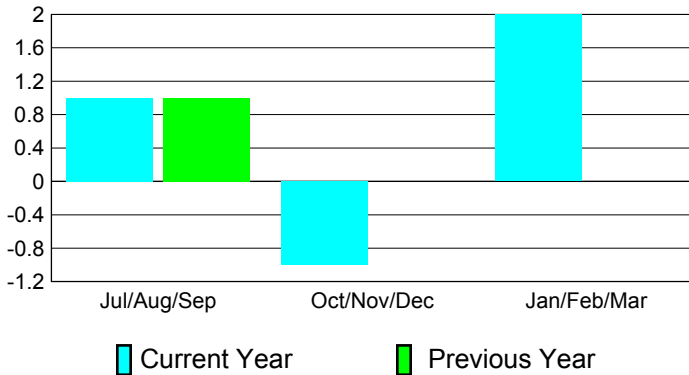

2010-2011 GMT Reports for District (or Undistricted) **District 321C1**

GMT: VINOD KHANNA

Location: INDIA

GMT CA: 6

CLUBS

Club Results
2010-2011

Clubs
2009-2010

Month	New Club Goal	Actual New Clubs	Actual Dropped Clubs	Gain/Loss of Clubs	Gain/Loss of Clubs
Jul/Aug/Sep	3	1	0	1	1
Oct/Nov/Dec	3	1	-2	-1	0
Jan/Feb/Mar	2	3	-1	2	0
Totals	8	5	-3	2	1

Club Results 2010-2011

Goal, New, Dropped, Gain/Loss

Comparison of Club Gain/Loss

Current Year Compared to the Previous Year

YTD Status Quo Clubs 2010-2011

Status Quo Clubs Compared to Status Quo Members

MEMBERSHIP