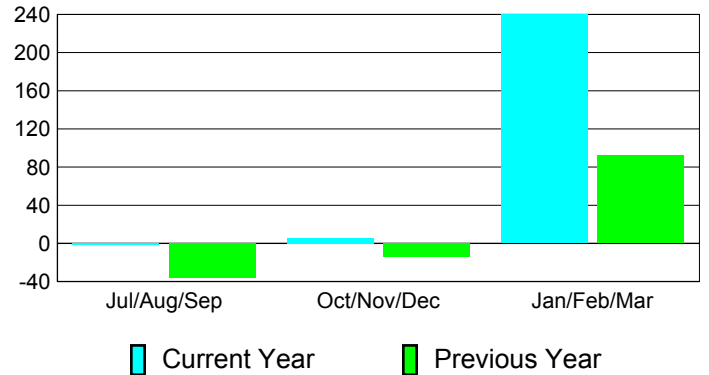

Membership Results
2010-2011

Membership
2009-2010

Month	Net Memb Goal	Actual New Memb	Actual Dropped Memb	Gain/Loss of Memb	Gain/Loss of Memb
Jul/Aug/Sep	40	190	-192	-2	-36
Oct/Nov/Dec	60	147	-141	6	-14
Jan/Feb/Mar	50	374	-134	240	92
Totals	150	711	-467	244	42

Membership Results 2010-2011

Goal, New, Dropped, Gain/Loss

Comparison of Membership Gain/Loss

Current Year Compared to the Previous Year

Gender Comparison 2010-2011

Jul/Aug/Sep

Oct/Nov/Dec

Jan/Feb/Mar