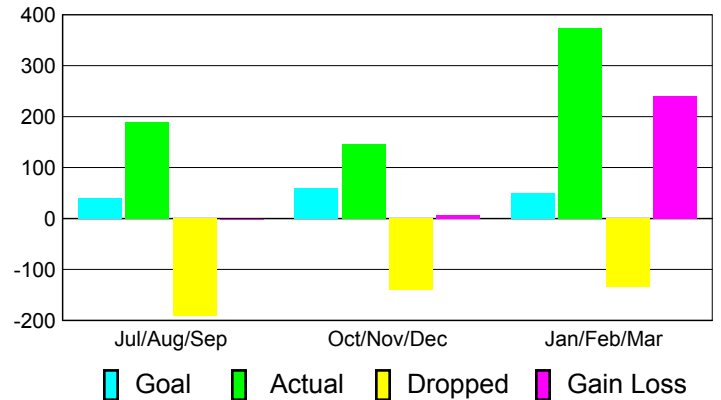

Membership Results 2010-2011

Goal, New, Dropped, Gain/Loss

Comparison of Membership Gain/Loss

Current Year Compared to the Previous Year